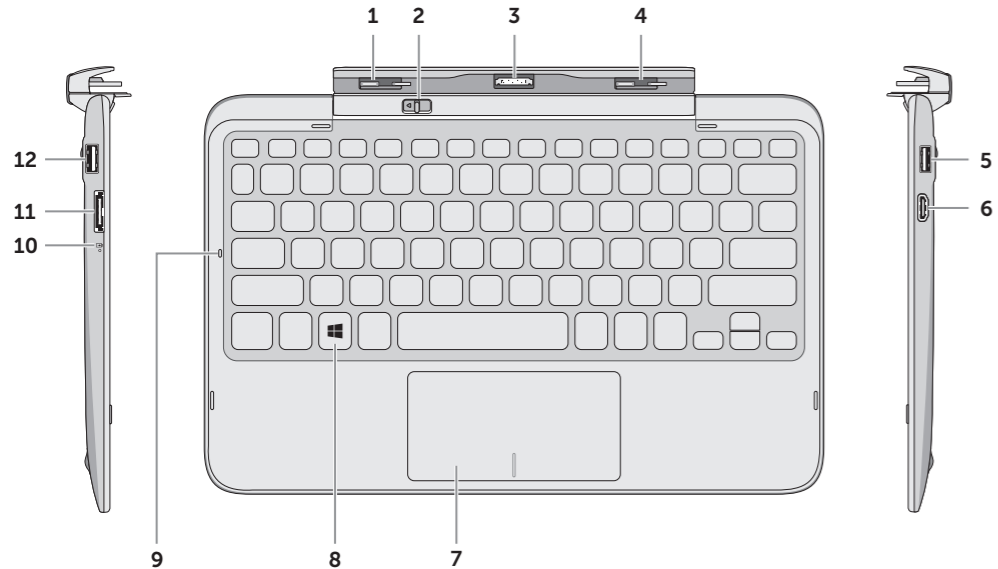

About Your Keyboard Dock

关于您的键盘扩展坞

- | | |
|----------------------------------|-----------------------------------|
| 1. Docking latch | 8. Windows key |
| 2. Release latch | 9. Caps-lock light |
| 3. Docking connector | 10. Battery/charging-status light |
| 4. Docking latch | 11. Power-adaptor port |
| 5. USB 2.0 port | 12. USB 2.0 port |
| 6. Mini-HDMI port | |
| 7. Touchpad and touchpad buttons | |

- | | |
|---------------|------------------|
| 1. 对接门锁 | 8. Windows 按键 |
| 2. 释放门锁 | 9. Caps-lock 指示灯 |
| 3. 对接连接器 | 10. 电池/充电状态指示灯 |
| 4. 对接门锁 | 11. 电源适配器端口 |
| 5. USB 2.0 端口 | 12. USB 2.0 端口 |
| 6. 微型 HDMI 端口 | |
| 7. 触摸板和触摸板按钮 | |

Keyboard Dock

键盘扩展坞

XPS

10

Docking Your Tablet 对接您的平板电脑

Remove docking-port covers from the tablet

从平板电脑上取下对接端口护盖

Insert tablet in the keyboard dock until it clicks in place