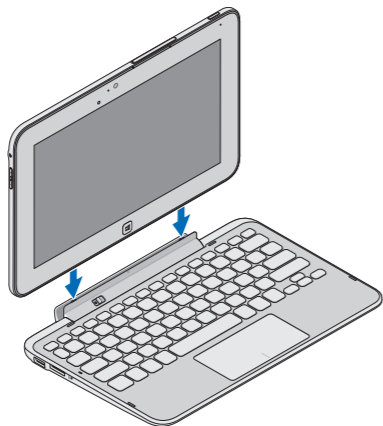

Insert tablet in the keyboard dock until it clicks in place

将平板电脑插入键盘扩展坞，直到其卡入到位