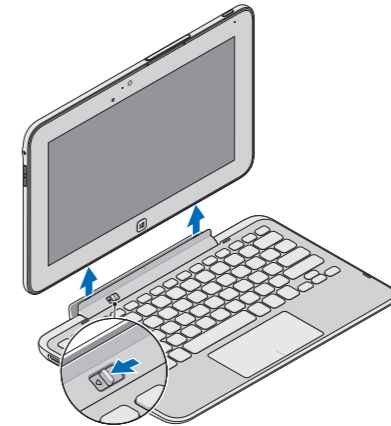

About Your Keyboard Dock

关于您的键盘扩展坞

- | | |
|----------------------------------|-----------------------------------|
| 1. Docking latch | 8. Windows key |
| 2. Release latch | 9. Caps-lock light |
| 3. Docking connector | 10. Battery/charging-status light |
| 4. Docking latch | 11. Power-adaptor port |
| 5. USB 2.0 port | 12. USB 2.0 port |
| 6. Mini-HDMI port | |
| 7. Touchpad and touchpad buttons | |

- | | |
|---------------|------------------|
| 1. 对接门锁 | 8. Windows 按键 |
| 2. 释放门锁 | 9. Caps-lock 指示灯 |
| 3. 对接连接器 | 10. 电池/充电状态指示灯 |
| 4. 对接门锁 | 11. 电源适配器端口 |
| 5. USB 2.0 端口 | 12. USB 2.0 端口 |
| 6. 微型 HDMI 端口 | |
| 7. 触摸板和触摸板按钮 | |

将平板电脑插入键盘扩展坞，直到其卡入到位

Connect the power adapter

连接电源适配器

Undocking Your Tablet 拔下您的平板电脑

拔下您的平板电脑

© 2012 Dell Inc.

Dell™, the DELL logo, and XPS™ are trademarks of Dell Inc.

© 2012 Dell Inc.